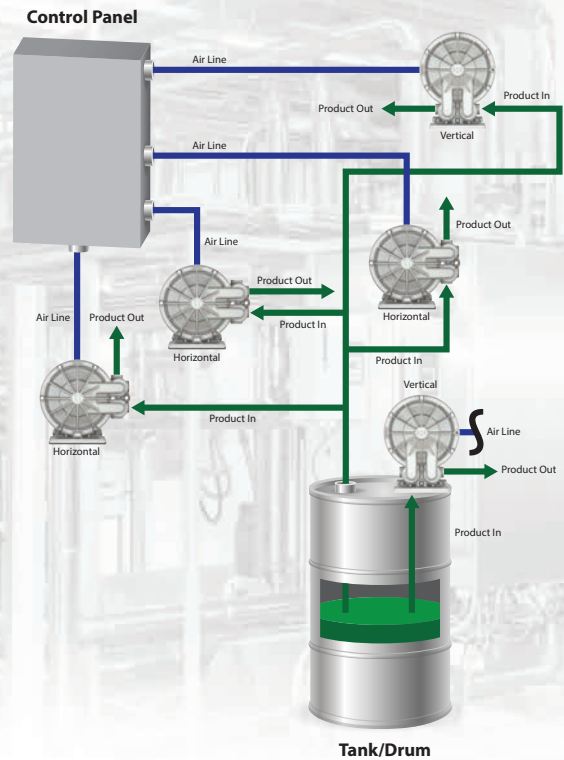

#### Features & Benefits:

- Multiple mounting options
- 4.3 m (14.2') of dry suction lift for better priming
- Differential pressures as low as 0.28 bar (4 psig) and start up pressures as low as 1.03 bar (15 psig)
- Bore-seal design eliminates effects of torque decay
- Interchangeable footprint with competitor and previous Wilden designs

#### Markets and Applications:

- Chemical dosing
- Paint and inks
- Surface treatment
- Clean-in-place (CIP) systems
- Lube oil
- Commercial laundry
- Additive injection
- Sampling

Where Innovation Flows

## Multiple Mounting Options

One of the key benefits to the unique design of the Wilden V2550 Velocity Series pump is flexibility. With a detachable foot and 4 port manifold, the Velocity Series has numerous vertical and horizontal mounting options. These features allow the pump to easily connect to any customer's system.