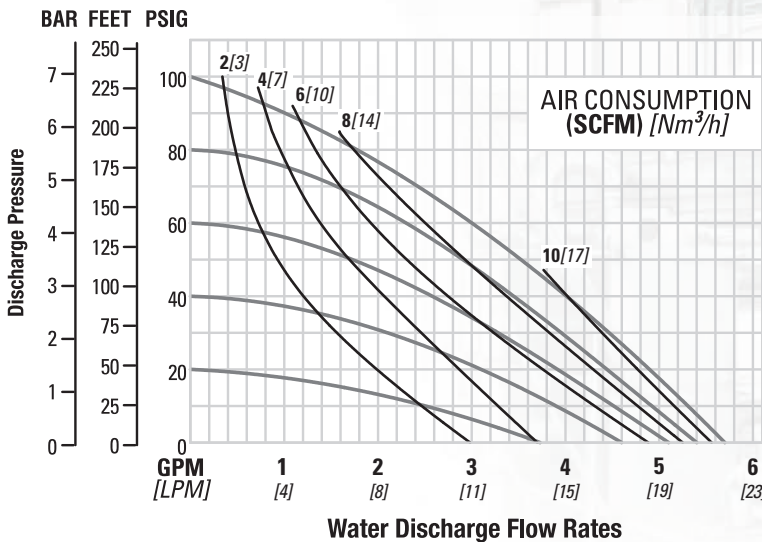

WILDEN®

PSG

22069 Van Buren Street, Grand Terrace, CA 92313-5651

P: +1 (909) 422-1730 • F: +1 (909) 783-3440

wildenpump.com

Authorized PSG® Partner: